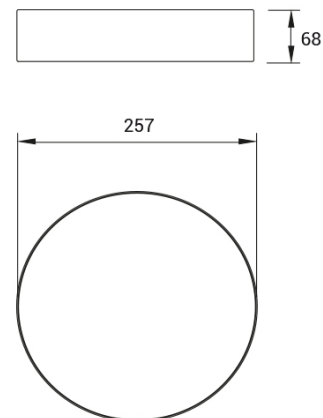

BEN SMALL IP40 PG

Frosted Acryl-Satiné impact resistant.

CODE		FLUX	SIZE	CERTIFICATIONS
10PG12K4	12W 4000K	1497lm	Ø 257mm	   

Optics

PG diffuser with frosted Acryl-Satiné and impact resistant diffuser UGR<22.