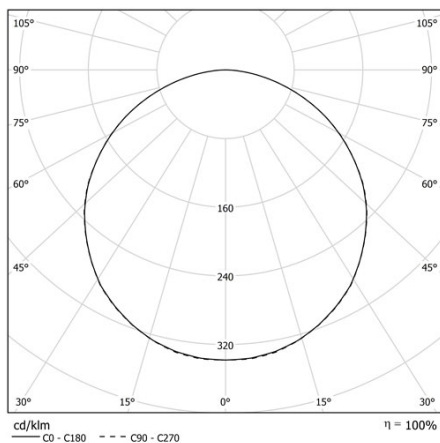

BEN SMALL IP40 PG

Frosted Acryl-Satiné impact resistant.

CODE		FLUX	SIZE	CERTIFICATIONS
10PG12K4	12W 4000K	1497lm	Ø 257mm	   

Optics

PG diffuser with frosted Acryl-Satiné and impact resistant diffuser UGR<22.